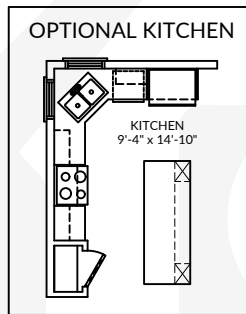

ARTIST'S REPRESENTATION - EXTERIOR MAY VARY

MAIN FLOOR PLAN (978 Sq. Ft.)
UPPER FLOOR PLAN (322 Sq. Ft.)

This plan is published by Trademark Homes Inc. - All rights reserved, including the rights of reproduction in whole or in part and in any form. These are artist sketches only. Actual building design may vary at builders discretion.