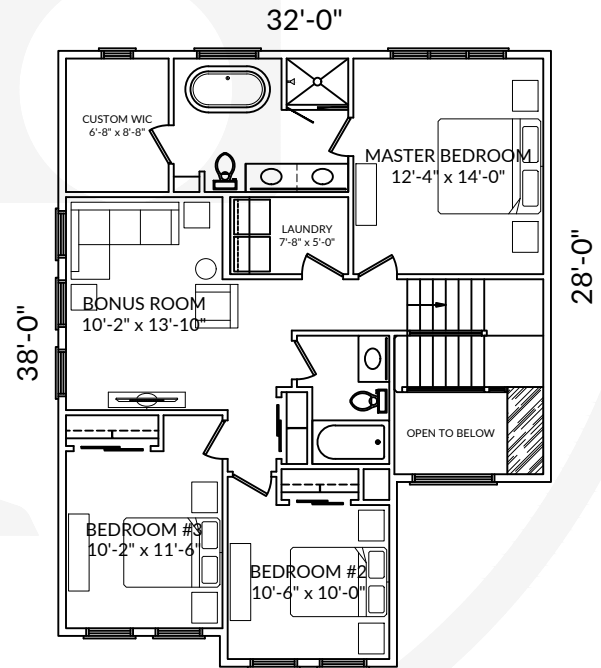

ARTIST'S REPRESENTATION - EXTERIOR MAY VARY

MAIN FLOOR PLAN (1003 Sq. Ft.)

UPPER FLOOR PLAN (1043 Sq. Ft.)

This plan is published by Trademark Homes Inc. - All rights reserved, including the rights of reproduction in whole or in part and in any form. These are artist sketches only. Actual building design may vary at builders discretion.